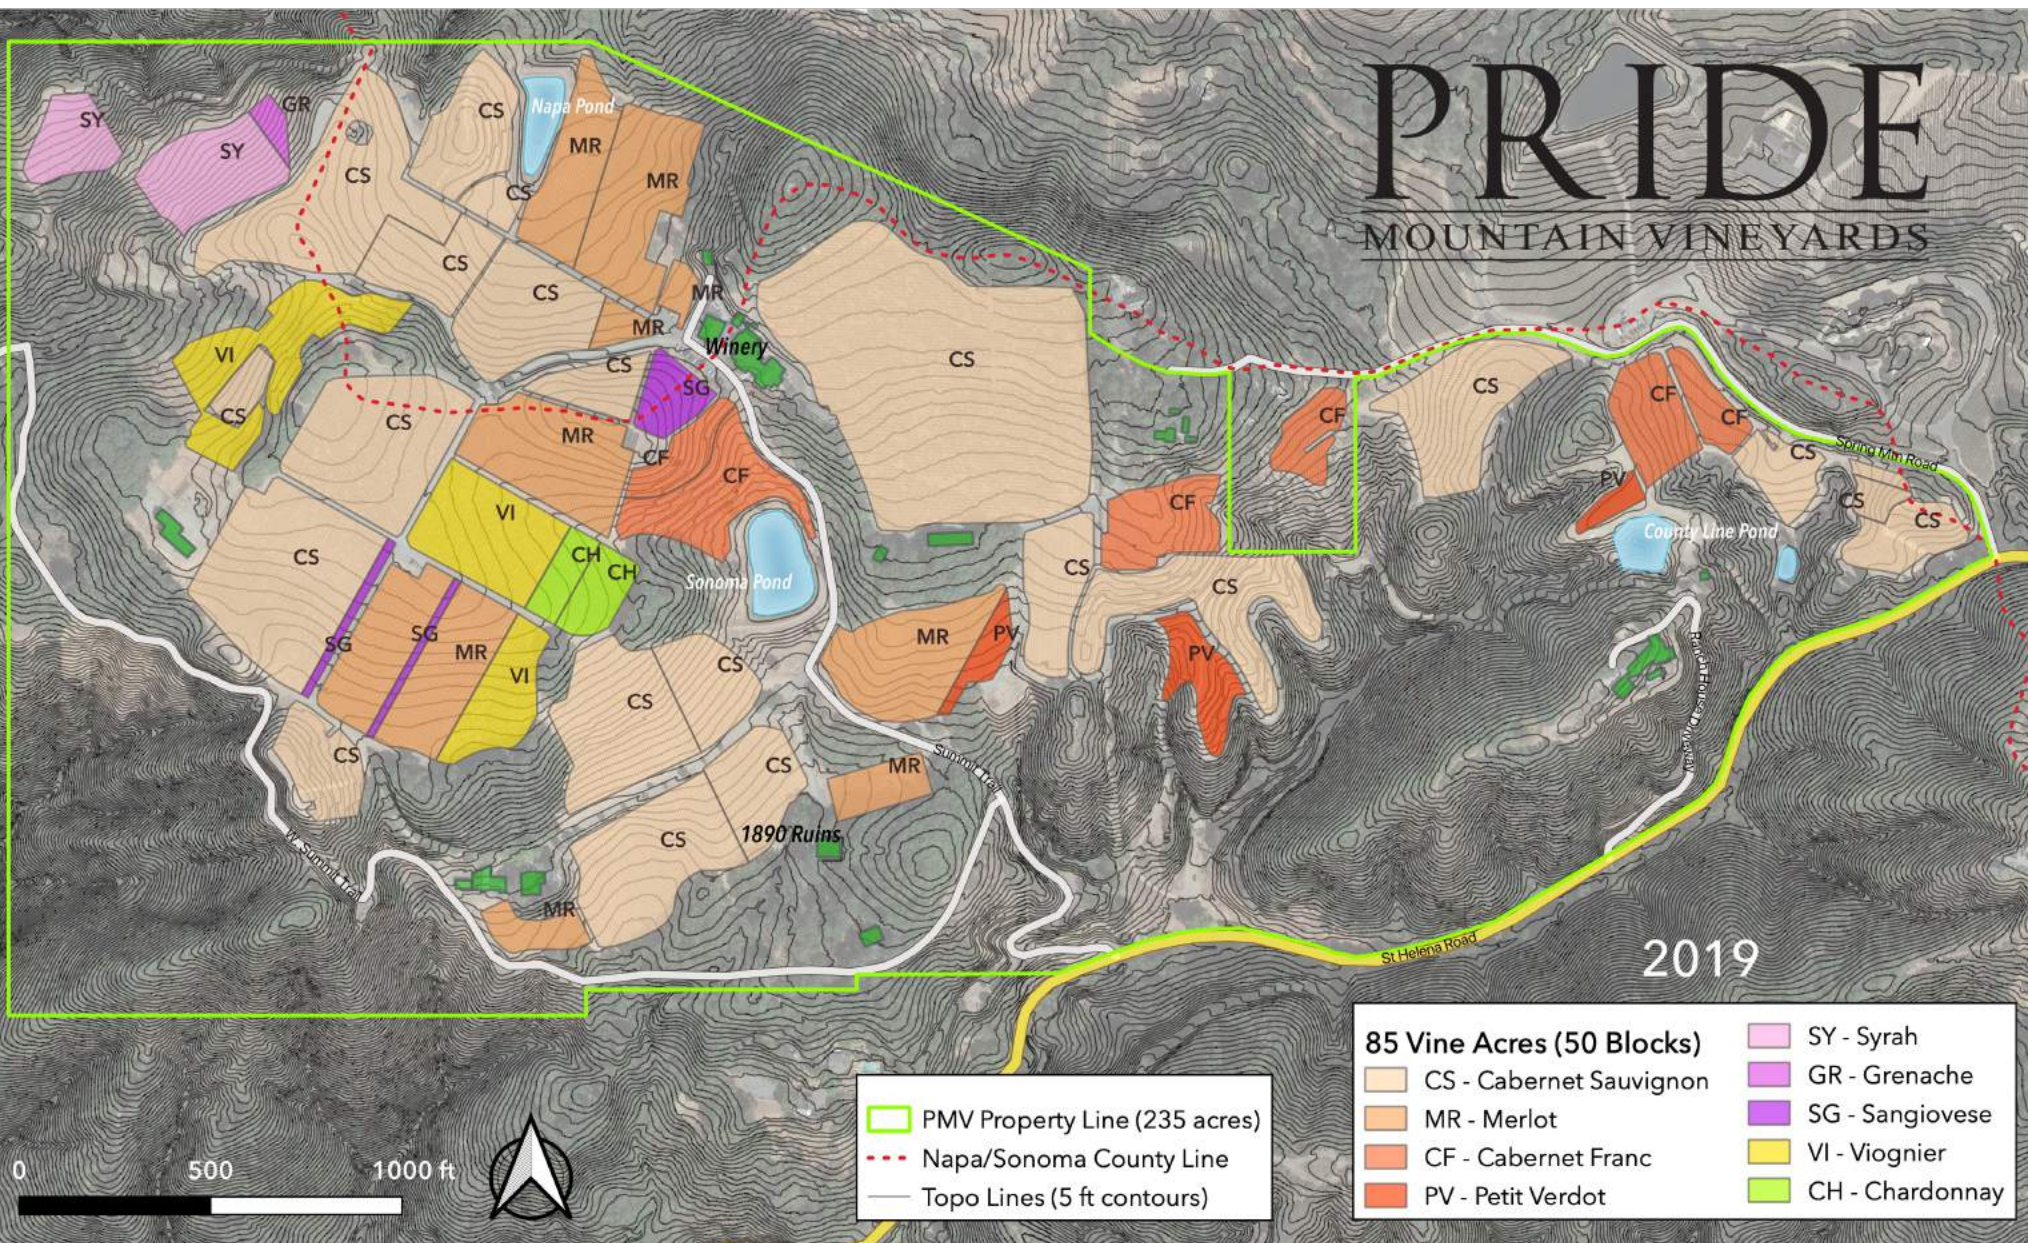

PRIDE

MOUNTAIN VINEYARDS

PMV Property Line (235 acres)
 Napa/Sonoma County Line
 Topo Lines (5 ft contours)

85 Vine Acres (50 Blocks)	
 CS - Cabernet Sauvignon	 SY - Syrah
 MR - Merlot	 GR - Grenache
 CF - Cabernet Franc	 SG - Sangiovese
 PV - Petit Verdot	 VI - Viognier
	 CH - Chardonnay

0 500 1000 ft

2019